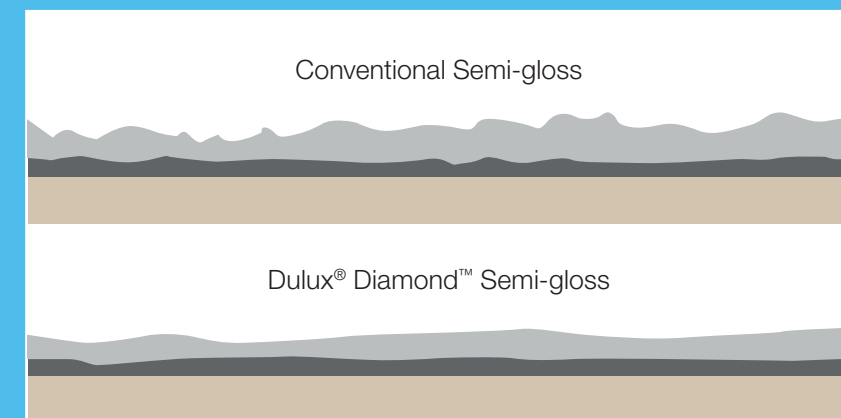

Tough paint that looks better for longer.

The Diamond Tough technology used in Dulux® Diamond™ sets a new standard in paint technology, offering:

1. Outstanding performance that allows you to paint less often.
2. Easy application that gives a perfect finish.
3. A choice of the 3 most popular sheens.
4. Phenomenal adhesion to even difficult surfaces.

Whatever the job, there is a Diamond™ sheen that will do it faster, better, and make sure that those good looks withstand heavy wear and repeated cleaning.

Uncompromised stain resistance, adhesion, and smoothness.

Dulux® Diamond™ is supremely washable and makes it easy to remove stubborn stains, like crayons, without degrading the finish. This is a key benefit of the Matt finish, which traditionally has been difficult to keep looking new.

Before

After

Our unique blend of rheology modifiers improve the flow and leveling of Dulux® Diamond™ giving it superlative application properties. Irregular surfaces on conventional latex paints trap dirt, while the smoother finish you get from Dulux® Diamond™ makes it easier to clean. And because the film is spread out more evenly it provides more consistent hiding.